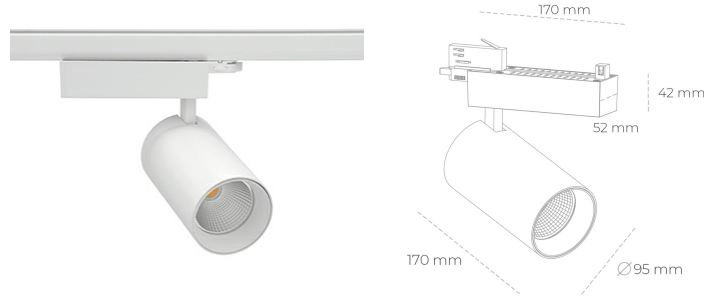

# SPOTLIGHT SNIPER N 930 25W 15° WHITE PREMIUM WHITE ON/OFF

Article number: N015-K0003-HE930-HA-N15-ZA02\_650-S4-###

LED	COB
Light colour	3000 [K] PREMIUM WHITE
CRI	
Led chip flux	90
Luminous flux	3659 [lm]
System power	2927 [lm]
Luminaire Efficiency	25 [W]
Beam angle	117 [lm/W]
Controller	15°
MacAdam	ON/OFF 3 SDCM

## Spotlight LED

Track mounted LED spotlight. Aluminium housing. Ceiling base installation possible. Available in white, black and grey. Any RAL palette colour available on enquiry. Reflector beams available: 15° 30° and 45° . Maximum power is 30W

## LUMINAIRE

Weight	1.33 [kg]
Protection rating IP , IK , class	IP 20, IK 3,
Luminaire colour	WHITE
Cover	Glass
Operating voltage	220-240V 50-60Hz

Note: All data are typical values. Tolerance of measurements +/-10%  
System features may change with product improvements due to technical advances.