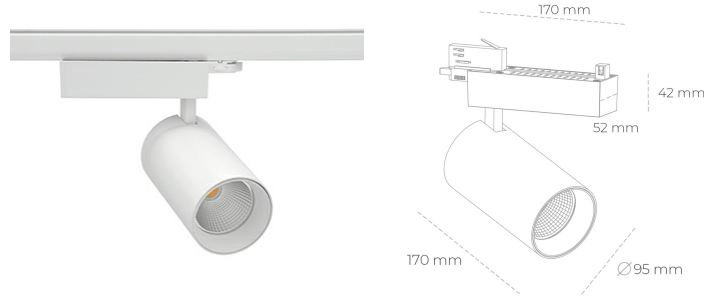

SPOTLIGHT SNIPER N 930 14W 15° WHITE PREMIUM WHITE ON/OFF

Article number: N015-K0003-HE930-HA-N15-ZA01_350-S4-###

LED	COB
Light colour	3000 [K] PREMIUM WHITE
CRI	
Led chip flux	90
Luminous flux	2064 [lm]
System power	1651 [lm]
Luminaire Efficiency	14 [W]
Beam angle	118 [lm/W]
Controller	15°
MacAdam	ON/OFF 3 SDCM

Spotlight LED

Track mounted LED spotlight. Aluminium housing. Ceiling base installation possible. Available in white, black and grey. Any RAL palette colour available on enquiry. Reflector beams available: 15° 30° and 45° . Maximum power is 30W

LUMINAIRE

Weight	1.33 [kg]
Protection rating IP , IK , class	IP 20, IK 3,
Luminaire colour	WHITE
Cover	Glass
Operating voltage	220-240V 50-60Hz

Note: All data are typical values. Tolerance of measurements +/-10%
System features may change with product improvements due to technical advances.