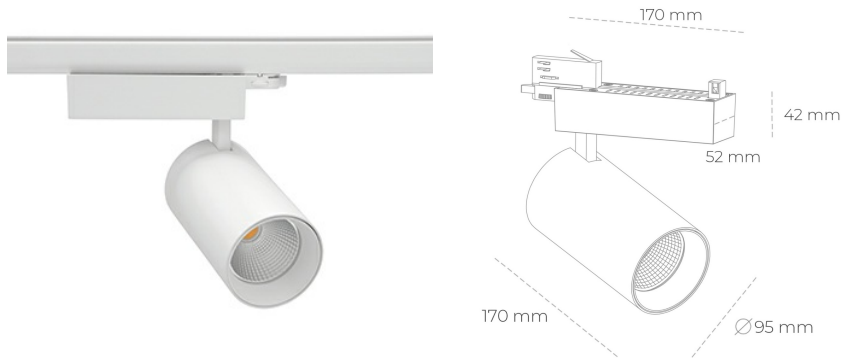

SPOTLIGHT SNIPER N 930 14W 15° WHITE PREMIUM WHITE ON/OFF

Article number: N015-K0003-HE930-HA-N15-ZA01_350-S4-###

LED	COB
Light colour	3000 [K] PREMIUM WHITE
CRI	90
Led chip flux	2064 [lm]
Luminous flux	1651 [lm]
System power	14 [W]
Luminaire Efficiency	118 [lm/W]
Beam angle	15°
Controller	ON/OFF
MacAdam	3 SDCM

Spotlight LED

Track mounted LED spotlight. Aluminium housing. Ceiling base installation possible. Available in white, black and grey. Any RAL palette colour available on enquiry. Reflector beams available: 15° 30° and 45° . Maximum power is 30W

LUMINAIRE

Weight	1,33 [kg]
Protection rating IP , IK , class	IP 20, IK 3,
Luminaire colour	WHITE
Cover	Glass
Operating voltage	220-240V 50-60Hz

Note: All data are typical values. Tolerance of measurements +/-10% System features may change with product improvements due to technical advances.