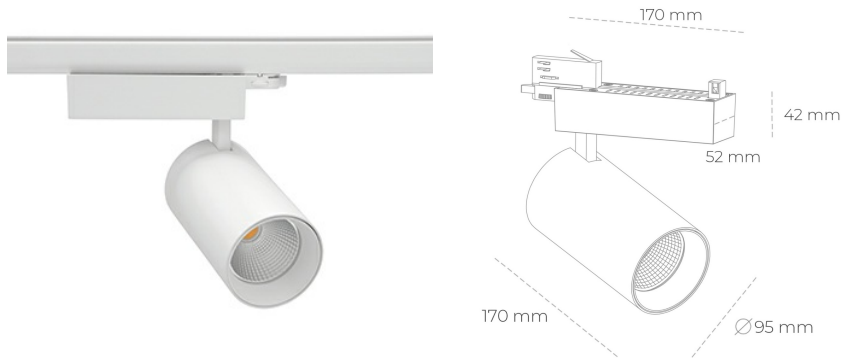

SPOTLIGHT SNIPER N 930 11W 15° WHITE PREMIUM WHITE ON/OFF

Article number: N015-K0003-HE930-HA-N15-ZA01_250-S4-###

LED	COB
Light colour	3000 [K] PREMIUM WHITE
CRI	90
Led chip flux	1497 [lm]
Luminous flux	1197 [lm]
System power	11 [W]
Luminaire Efficiency	109 [lm/W]
Beam angle	15°
Controller	ON/OFF
MacAdam	3 SDCM

Spotlight LED

Track mounted LED spotlight. Aluminium housing. Ceiling base installation possible. Available in white, black and grey. Any RAL palette colour available on enquiry. Reflector beams available: 15° 30° and 45° . Maximum power is 30W

LUMINAIRE

Weight	1,33 [kg]
Protection rating IP , IK , class	IP 20, IK 3,
Luminaire colour	WHITE
Cover	Glass
Operating voltage	220-240V 50-60Hz

Note: All data are typical values. Tolerance of measurements +/-10% System features may change with product improvements due to technical advances.