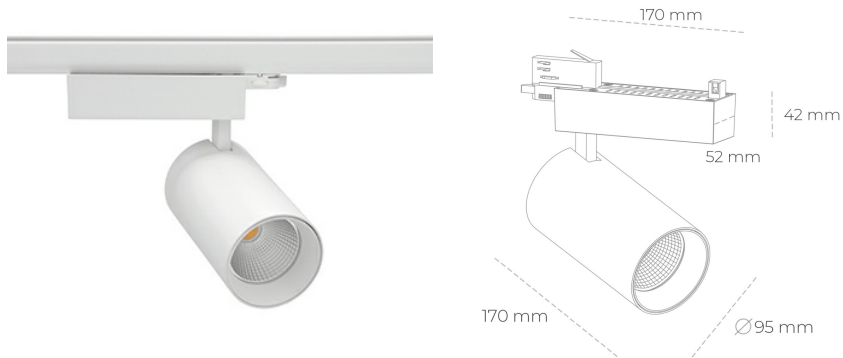

## SPOTLIGHT SNIPER N 957 31W 45° WHITE SPECIAL ON/OFF

Article number: N015-K0003-CC957-H7-N45-ZA03\_800-S4-###

LED	COB
Light colour	5700 [K] SPECIAL
CRI	90
Led chip flux	3934 [lm]
Luminous flux	3147 [lm]
System power	31 [W]
Luminaire Efficiency	102 [lm/W]
Beam angle	45°
Controller	ON/OFF
MacAdam	3 SDCM

### Spotlight LED

Track mounted LED spotlight. Aluminium housing. Ceiling base installation possible. Available in white, black and grey. Any RAL palette colour available on enquiry. Reflector beams available: 15° 30° and 45°. Maximum power is 30W

### LUMINAIRE

Weight	1,33 [kg]
Protection rating IP , IK , class	IP 20, IK 3,
Luminaire colour	WHITE
Cover	Glass
Operating voltage	220-240V 50-60Hz

Note: All data are typical values. Tolerance of measurements +/-10% System features may change with product improvements due to technical advances.