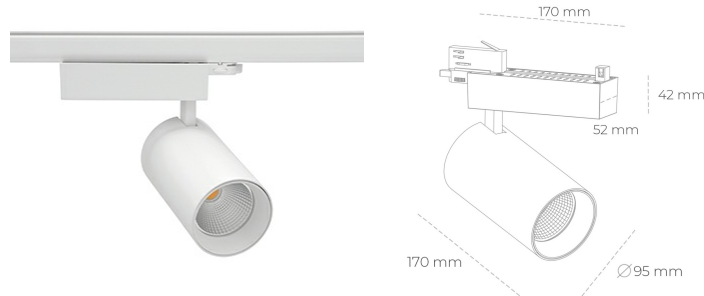

SPOTLIGHT SNIPER N 957 27W 45° WHITE SPECIAL ON/OFF

Article number: N015-K0003-CC957-H7-N45-ZA02_700-S4-###

LED	COB
Light colour	5700 [K] SPECIAL
CRI	90
Led chip flux	3484 [lm]
Luminous flux	2787 [lm]
System power	27 [W]
Luminaire Efficiency	103 [lm/W]
Beam angle	45°
Controller	ON/OFF
MacAdam	3 SDCM

Spotlight LED

Track mounted LED spotlight. Aluminium housing. Ceiling base installation possible. Available in white, black and grey. Any RAL palette colour available on enquiry. Reflector beams available: 15° 30° and 45° . Maximum power is 30W

LUMINAIRE

Weight	1.33 [kg]
Protection rating IP , IK , class	IP 20, IK 3,
Luminaire colour	WHITE
Cover	Glass
Operating voltage	220-240V 50-60Hz

Note: All data are typical values. Tolerance of measurements +/-10%
System features may change with product improvements due to technical advances.