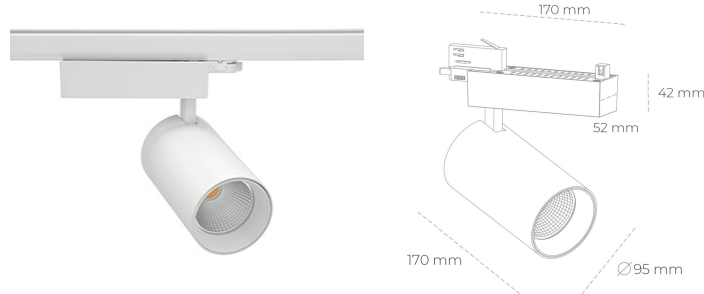

SPOTLIGHT SNIPER N 957 25W 45° WHITE SPECIAL ON/OFF

Article number: N015-K0003-CC957-H7-N45-ZA02_650-S4-###

LED	COB
Light colour	5700 [K] SPECIAL
CRI	90
Led chip flux	3255 [lm]
Luminous flux	2604 [lm]
System power	25 [W]
Luminaire Efficiency	104 [lm/W]
Beam angle	45°
Controller	ON/OFF
MacAdam	3 SDCM

Spotlight LED

Track mounted LED spotlight. Aluminium housing. Ceiling base installation possible. Available in white, black and grey. Any RAL palette colour available on enquiry. Reflector beams available: 15° 30° and 45° . Maximum power is 30W

LUMINAIRE

Weight	1.33 [kg]
Protection rating IP , IK , class	IP 20, IK 3,
Luminaire colour	WHITE
Cover	Glass
Operating voltage	220-240V 50-60Hz

Note: All data are typical values. Tolerance of measurements +/-10%
System features may change with product improvements due to technical advances.