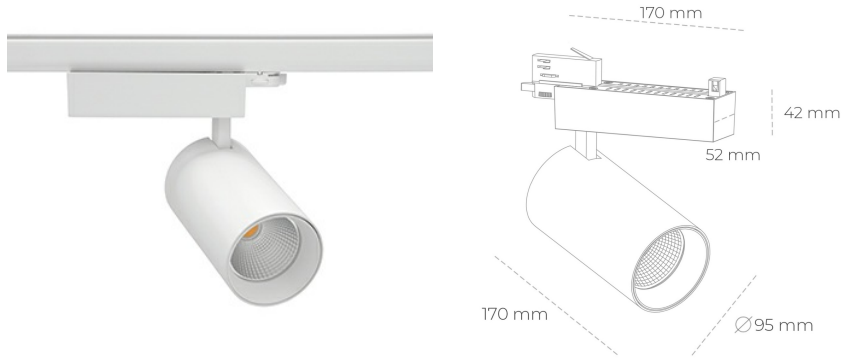

SPOTLIGHT SNIPER N 957 25W 30° WHITE SPECIAL ON/OFF

LED	COB
Light colour	5700 [K] SPECIAL
CRI	90
Led chip flux	3255 [lm]
Luminous flux	2604 [lm]
System power	25 [W]
Luminaire Efficiency	104 [lm/W]
Beam angle	30°
Controller	ON/OFF
MacAdam	3 SDCM

Spotlight LED

Track mounted LED spotlight. Aluminium housing. Ceiling base installation possible. Available in white, black and grey. Any RAL palette colour available on enquiry. Reflector beams available: 15° 30° and 45°. Maximum power is 30W

LUMINAIRE

Weight	1,33 [kg]
Protection rating IP , IK , class	IP 20, IK 3,
Luminaire colour	WHITE
Cover	Glass
Operating voltage	220-240V 50-60Hz

Note: All data are typical values. Tolerance of measurements +/-10% System features may change with product improvements due to technical advances.

OPTIONS

RAL colours on inquiry, honeycomb louver on inquiry , Casambi on inquiry, DALI on inquiry, Phase-cut dimming on inquiry.

Generated: 21.06.2024

+48 32 388 80 00

www.cora.pl
cora@cora.pl

Street: Ignatza Hakuby 18
41-914 Bytom, Polska