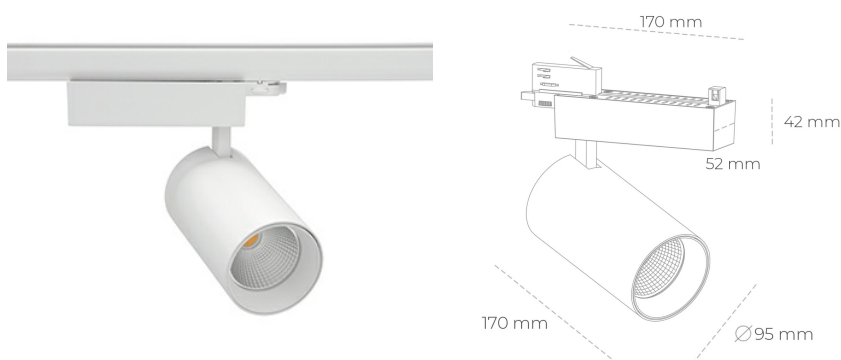

SPOTLIGHT SNIPER N 957 10W 30° WHITE SPECIAL ON/OFF

Article number: N015-K0003-CC957-H7-N30-ZA01_250-S4-###

LED	COB
Light colour	5700 [K] SPECIAL
CRI	90
Led chip flux	1318 [lm]
Luminous flux	1054 [lm]
System power	10 [W]
Luminaire Efficiency	[lm/W]
Beam angle	30°
Controller	ON/OFF
MacAdam	3 SDCM

Spotlight LED

Track mounted LED spotlight. Aluminium housing. Ceiling base installation possible. Available in white, black and grey. Any RAL palette colour available on enquiry. Reflector beams available: 15° 30° and 45° . Maximum power is 30W

LUMINAIRE

Weight	1,33 [kg]
Protection rating IP , IK , class	IP 20, IK 3,
Luminaire colour	Glass
Cover	220-240V 50-60Hz
Operating voltage	

Note: All data are typical values. Tolerance of measurements +/-10% System features may change with product improvements due to technical advances.