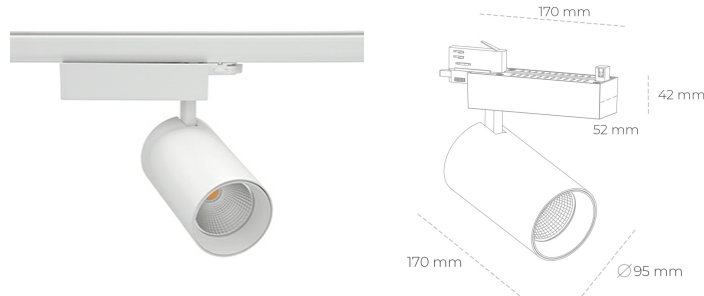

# SPOTLIGHT SNIPER N 957 31W 15° WHITE SPECIAL ON/OFF

Article number: N015-K0003-CC957-H7-N15-ZA03\_800-S4-###

LED	COB
Light colour	5700 [K] SPECIAL
CRI	90
Led chip flux	3934 [lm]
Luminous flux	3147 [lm]
System power	31 [W]
Luminaire Efficiency	102 [lm/W]
Beam angle	15°
Controller	ON/OFF
MacAdam	3 SDCM

## Spotlight LED

Track mounted LED spotlight. Aluminium housing. Ceiling base installation possible. Available in white, black and grey. Any RAL palette colour available on enquiry. Reflector beams available: 15° 30° and 45° . Maximum power is 30W

## LUMINAIRE

Weight	1.33 [kg]
Protection rating IP , IK , class	IP 20, IK 3,
Luminaire colour	WHITE
Cover	Glass
Operating voltage	220-240V 50-60Hz

Note: All data are typical values. Tolerance of measurements +/-10%  
System features may change with product improvements due to technical advances.