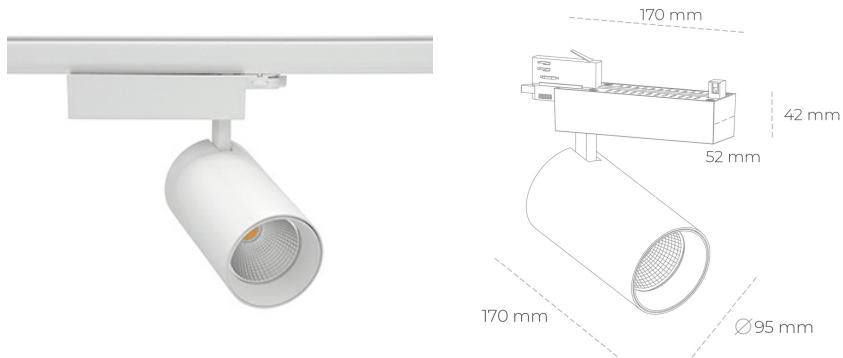

SPOTLIGHT SNIPER N 957 27W 15° WHITE SPECIAL ON/OFF

Article number: N015-K0003-CC957-H7-N15-ZA02_700-S4-###

LED	COB
Light colour	5700 [K] SPECIAL
CRI	90
Led chip flux	3484 [lm]
Luminous flux	2787 [lm]
System power	27 [W]
Luminaire Efficiency	103 [lm/W]
Beam angle	15°
Controller	ON/OFF
MacAdam	3 SDCM

Spotlight LED

Track mounted LED spotlight. Aluminium housing. Ceiling base installation possible. Available in white, black and grey. Any RAL palette colour available on enquiry. Reflector beams available: 15° 30° and 45°. Maximum power is 30W

LUMINAIRE

Weight	1,33 [kg]
Protection rating IP , IK , class	IP 20, IK 3,
Luminaire colour	WHITE
Cover	Glass
Operating voltage	220-240V 50-60Hz

Note: All data are typical values. Tolerance of measurements +/-10% System features may change with product improvements due to technical advances.