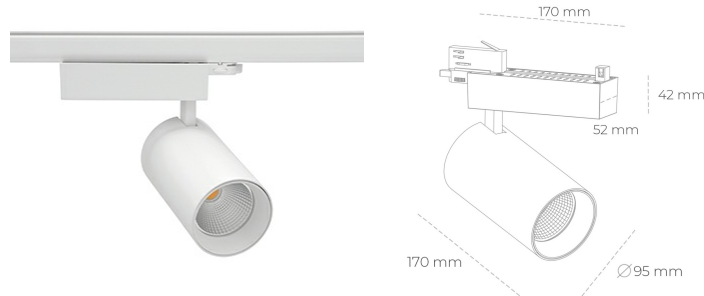

SPOTLIGHT SNIPER N 942 23W 45° WHITE MEAT WHITE ON/OFF

Article number: N015-K0003-CC942-H7-N45-ZA02_600-S4-###

| | |
|----------------------|---------------------|
| LED | COB |
| Light colour | 4200 [K] MEAT WHITE |
| CRI | 90 |
| Led chip flux | 2340 [lm] |
| Luminous flux | 1872 [lm] |
| System power | 23 [W] |
| Luminaire Efficiency | 81 [lm/W] |
| Beam angle | 45° |
| Controller | ON/OFF |
| MacAdam | 3 SDCM |

Spotlight LED

Track mounted LED spotlight. Aluminium housing. Ceiling base installation possible. Available in white, black and grey. Any RAL palette colour available on enquiry. Reflector beams available: 15° 30° and 45° . Maximum power is 30W

LUMINAIRE

| | |
|-----------------------------------|------------------|
| Weight | 1.33 [kg] |
| Protection rating IP , IK , class | IP 20, IK 3, |
| Luminaire colour | WHITE |
| Cover | Glass |
| Operating voltage | 220-240V 50-60Hz |