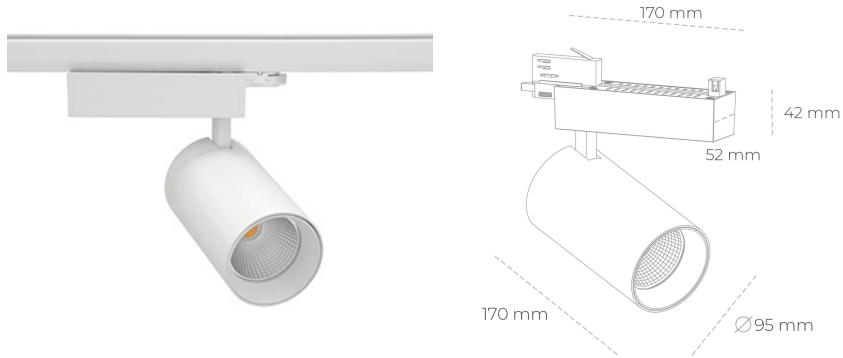

SPOTLIGHT SNIPER N 942 14W 45° WHITE MEAT WHITE ON/OFF

LED	COB
Light colour	4200 [K] MEAT WHITE
CRI	90
Led chip flux	1412 [lm]
Luminous flux	1129 [lm]
System power	14 [W]
Luminaire Efficiency	81 [lm/W]
Beam angle	45°
Controller	ON/OFF
MacAdam	3 SDCM

Spotlight LED

Track mounted LED spotlight. Aluminium housing. Ceiling base installation possible. Available in white, black and grey. Any RAL palette colour available on enquiry. Reflector beams available: 15° 30° and 45° . Maximum power is 30W

LUMINAIRE

Weight	1,33 [kg]
Protection rating IP , IK , class	IP 20, IK 3,
Luminaire colour	WHITE
Cover	Glass
Operating voltage	220-240V 50-60Hz

Note: All data are typical values. Tolerance of measurements +/-10% System features may change with product improvements due to technical advances.

OPTIONS

RAL colours on inquiry, honeycomb louver on inquiry , Casambi on inquiry, DALI on inquiry, Phase-cut dimming on inquiry.

Generated: 21.06.2024

+48 32 388 80 00

www.cora.pl
cora@cora.pl

Street: Ignatza Hakuby 18
41-914 Bytom, Polska