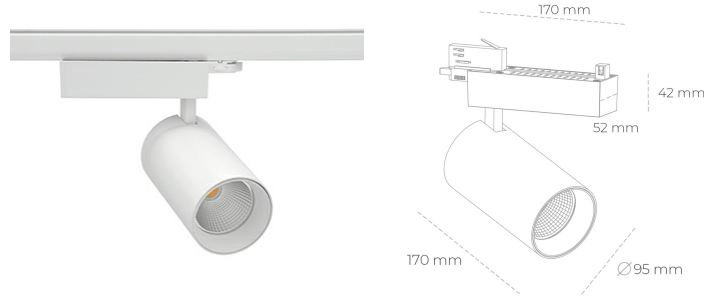

SPOTLIGHT SNIPER N 942 10W 45° WHITE MEAT WHITE ON/OFF

Article number: N015-K0003-CC942-H7-N45-ZA01_250-S4-###

LED	COB
Light colour	4200 [K] MEAT WHITE
CRI	90
Led chip flux	1023 [lm]
Luminous flux	818 [lm]
System power	10 [W]
Luminaire Efficiency	82 [lm/W]
Beam angle	45°
Controller	ON/OFF
MacAdam	3 SDCM

Spotlight LED

Track mounted LED spotlight. Aluminium housing. Ceiling base installation possible. Available in white, black and grey. Any RAL palette colour available on enquiry. Reflector beams available: 15° 30° and 45° . Maximum power is 30W

LUMINAIRE

Weight	1.33 [kg]
Protection rating IP , IK , class	IP 20, IK 3,
Luminaire colour	WHITE
Cover	Glass
Operating voltage	220-240V 50-60Hz

Note: All data are typical values. Tolerance of measurements +/-10%
 System features may change with product improvements due to technical advances.