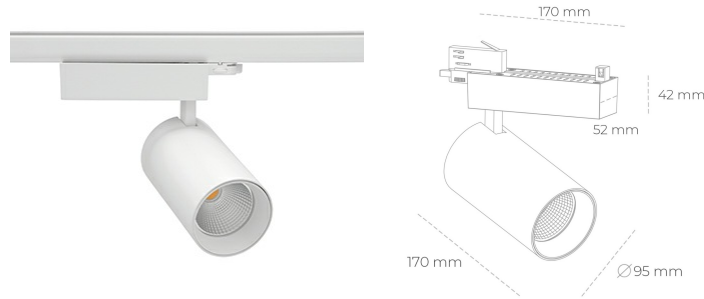

# SPOTLIGHT SNIPER N 942 27W 30° WHITE MEAT WHITE ON/OFF

Article number: N015-K0003-CC942-H7-N30-ZA02\_700-S4-###

LED	COB
Light colour	4200 [K] MEAT WHITE
CRI	90
Led chip flux	2695 [lm]
Luminous flux	2156 [lm]
System power	27 [W]
Luminaire Efficiency	80 [lm/W]
Beam angle	30°
Controller	ON/OFF
MacAdam	3 SDCM

### Spotlight LED

Track mounted LED spotlight. Aluminium housing. Ceiling base installation possible. Available in white, black and grey. Any RAL palette colour available on enquiry. Reflector beams available: 15° 30° and 45° . Maximum power is 30W

### LUMINAIRE

Weight	1.33 [kg]
Protection rating IP , IK , class	IP 20, IK 3,
Luminaire colour	WHITE
Cover	Glass
Operating voltage	220-240V 50-60Hz

Note: All data are typical values. Tolerance of measurements +/-10%  
System features may change with product improvements due to technical advances.