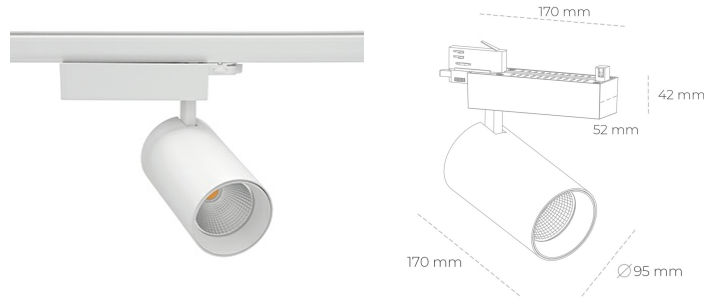

# SPOTLIGHT SNIPER N 942 25W 30° WHITE MEAT WHITE ON/OFF

Article number: N015-K0003-CC942-H7-N30-ZA02\_650-S4-###

LED	COB
Light colour	4200 [K] MEAT WHITE
CRI	90
Led chip flux	2519 [lm]
Luminous flux	2015 [lm]
System power	25 [W]
Luminaire Efficiency	81 [lm/W]
Beam angle	30°
Controller	ON/OFF
MacAdam	3 SDCM

### Spotlight LED

Track mounted LED spotlight. Aluminium housing. Ceiling base installation possible. Available in white, black and grey. Any RAL palette colour available on enquiry. Reflector beams available: 15° 30° and 45° . Maximum power is 30W

### LUMINAIRE

Weight	1.33 [kg]
Protection rating IP , IK , class	IP 20, IK 3,
Luminaire colour	WHITE
Cover	Glass
Operating voltage	220-240V 50-60Hz

Note: All data are typical values. Tolerance of measurements +/-10%  
System features may change with product improvements due to technical advances.