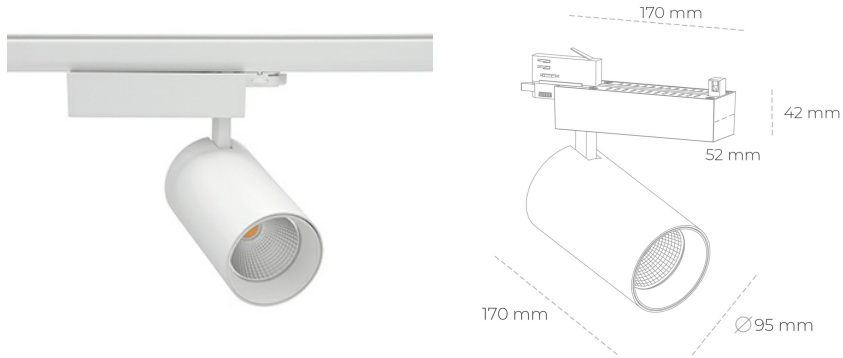

SPOTLIGHT SNIPER N 942 25W 30° WHITE MEAT WHITE ON/OFF

LED	COB
Light colour	4200 [K] MEAT WHITE
CRI	90
Led chip flux	2519 [lm]
Luminous flux	2015 [lm]
System power	25 [W]
Luminaire Efficiency	81 [lm/W]
Beam angle	30°
Controller	ON/OFF
MacAdam	3 SDCM

Spotlight LED

Track mounted LED spotlight. Aluminium housing. Ceiling base installation possible. Available in white, black and grey. Any RAL palette colour available on enquiry. Reflector beams available: 15° 30° and 45° . Maximum power is 30W

LUMINAIRE

Weight	1,33 [kg]
Protection rating IP , IK , class	IP 20, IK 3,
Luminaire colour	WHITE
Cover	Glass
Operating voltage	220-240V 50-60Hz

Note: All data are typical values. Tolerance of measurements +/-10% System features may change with product improvements due to technical advances.

OPTIONS

RAL colours on inquiry, honeycomb louver on inquiry , Casambi on inquiry, DALI on inquiry, Phase-cut dimming on inquiry.

Generated: 16.07.2024

+48 32 388 80 00

www.cora.pl
cora@cora.pl

Street: Ignatza Hakuby 18
41-914 Bytom, Polska