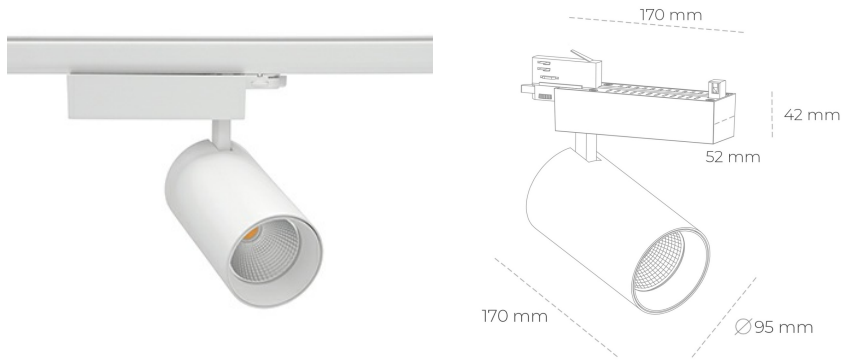

SPOTLIGHT SNIPER N 942 14W 30° WHITE MEAT WHITE ON/OFF

Article number: N015-K0003-CC942-H7-N30-ZA01_350-S4-###

LED	COB
Light colour	4200 [K] MEAT WHITE
CRI	90
Led chip flux	1412 [lm]
Luminous flux	1129 [lm]
System power	14 [W]
Luminaire Efficiency	81 [lm/W]
Beam angle	30°
Controller	ON/OFF
MacAdam	3 SDCM

Spotlight LED

Track mounted LED spotlight. Aluminium housing. Ceiling base installation possible. Available in white, black and grey. Any RAL palette colour available on enquiry. Reflector beams available: 15° 30° and 45° . Maximum power is 30W

LUMINAIRE

Weight	1,33 [kg]
Protection rating IP , IK , class	IP 20, IK 3,
Luminaire colour	WHITE
Cover	Glass
Operating voltage	220-240V 50-60Hz

Note: All data are typical values. Tolerance of measurements +/-10% System features may change with product improvements due to technical advances.