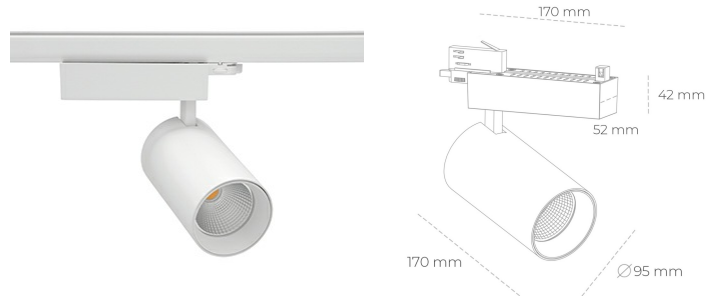

SPOTLIGHT SNIPER N 942 25W 15° WHITE MEAT WHITE ON/OFF

Article number: N015-K0003-CC942-H7-N15-ZA02_650-S4-###

LED	COB
Light colour	4200 [K] MEAT WHITE
CRI	90
Led chip flux	2519 [lm]
Luminous flux	2015 [lm]
System power	25 [W]
Luminaire Efficiency	81 [lm/W]
Beam angle	15°
Controller	ON/OFF
MacAdam	3 SDCM

Spotlight LED

Track mounted LED spotlight. Aluminium housing. Ceiling base installation possible. Available in white, black and grey. Any RAL palette colour available on enquiry. Reflector beams available: 15° 30° and 45° . Maximum power is 30W

LUMINAIRE

Weight	1.33 [kg]
Protection rating IP , IK , class	IP 20, IK 3,
Luminaire colour	WHITE
Cover	Glass
Operating voltage	220-240V 50-60Hz

Note: All data are typical values. Tolerance of measurements +/-10%
 System features may change with product improvements due to technical advances.