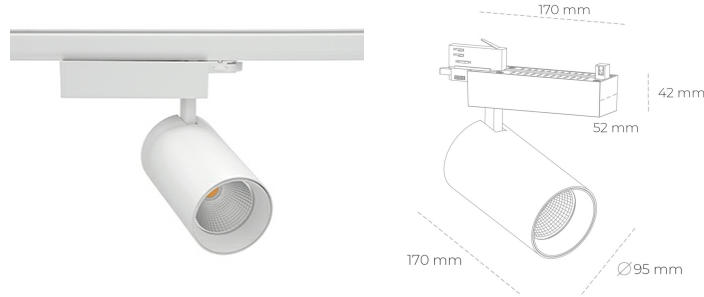

# SPOTLIGHT SNIPER N 942 19W 15° WHITE MEAT WHITE ON/OFF

Article number: N015-K0003-CC942-H7-N15-ZA01\_500-S4-###

LED	COB
Light colour	4200 [K] MEAT WHITE
CRI	90
Led chip flux	1976 [lm]
Luminous flux	1580 [lm]
System power	19 [W]
Luminaire Efficiency	83 [lm/W]
Beam angle	15°
Controller	ON/OFF
MacAdam	3 SDCM

### Spotlight LED

Track mounted LED spotlight. Aluminium housing. Ceiling base installation possible. Available in white, black and grey. Any RAL palette colour available on enquiry. Reflector beams available: 15° 30° and 45° . Maximum power is 30W

### LUMINAIRE

Weight	1.33 [kg]
Protection rating IP , IK , class	IP 20, IK 3,
Luminaire colour	WHITE
Cover	Glass
Operating voltage	220-240V 50-60Hz

Note: All data are typical values. Tolerance of measurements +/-10%  
System features may change with product improvements due to technical advances.