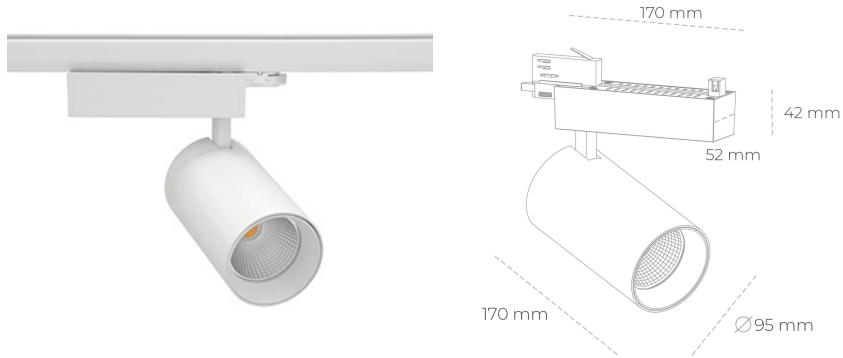

SPOTLIGHT SNIPER N 942 14W 15° WHITE MEAT WHITE ON/OFF

LED	COB
Light colour	4200 [K] MEAT WHITE
CRI	90
Led chip flux	1412 [lm]
Luminous flux	1129 [lm]
System power	14 [W]
Luminaire Efficiency	81 [lm/W]
Beam angle	15°
Controller	ON/OFF
MacAdam	3 SDCM

Spotlight LED

Track mounted LED spotlight. Aluminium housing. Ceiling base installation possible. Available in white, black and grey. Any RAL palette colour available on enquiry. Reflector beams available: 15° 30° and 45° . Maximum power is 30W

LUMINAIRE

Weight	1,33 [kg]
Protection rating IP , IK , class	IP 20, IK 3,
Luminaire colour	WHITE
Cover	Glass
Operating voltage	220-240V 50-60Hz

Note: All data are typical values. Tolerance of measurements +/-10% System features may change with product improvements due to technical advances.

OPTIONS

RAL colours on inquiry, honeycomb louver on inquiry , Casambi on inquiry, DALI on inquiry, Phase-cut dimming on inquiry.

Generated: 23.06.2024

+48 32 388 80 00

www.cora.pl
cora@cora.pl

Street: Ignatza Hakuby 18
41-914 Bytom, Polska