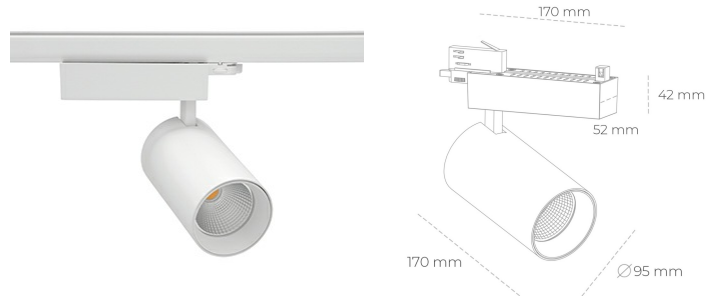

# SPOTLIGHT SNIPER N 940 25W 45° WHITE HI EFFICIENT ON/OFF

Article number: N015-K0003-BB940-H7-N45-ZA02\_650-S4-###

LED	COB
Light colour	4000 [K] HI EFFICIENT
CRI	90
Led chip flux	4090 [lm]
Luminous flux	3272 [lm]
System power	25 [W]
Luminaire Efficiency	131 [lm/W]
Beam angle	45°
Controller	ON/OFF
MacAdam	3 SDCM

### Spotlight LED

Track mounted LED spotlight. Aluminium housing. Ceiling base installation possible. Available in white, black and grey. Any RAL palette colour available on enquiry. Reflector beams available: 15° 30° and 45° . Maximum power is 30W

### LUMINAIRE

Weight	1.33 [kg]
Protection rating IP , IK , class	IP 20, IK 3,
Luminaire colour	WHITE
Cover	Glass
Operating voltage	220-240V 50-60Hz

Note: All data are typical values. Tolerance of measurements +/-10%  
System features may change with product improvements due to technical advances.