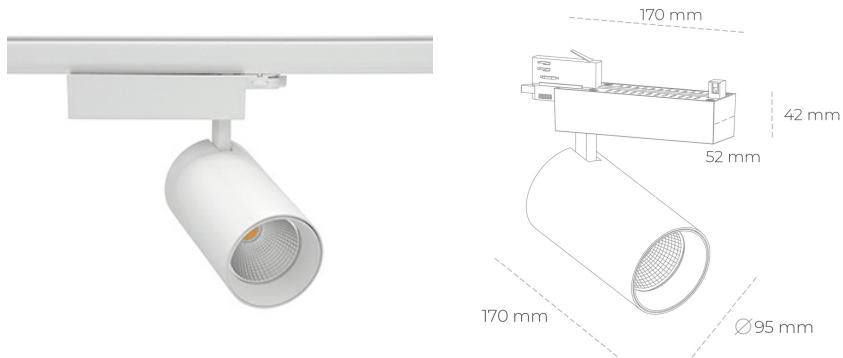

## SPOTLIGHT SNIPER N 940 14W 45° WHITE HI EFFICIENT ON/OFF

Article number: N015-K0003-BB940-H7-N45-ZA01\_350-S4-###

LED	COB
Light colour	4000 [K] HI EFFICIENT
CRI	90
Led chip flux	2260 [lm]
Luminous flux	1808 [lm]
System power	14 [W]
Luminaire Efficiency	129 [lm/W]
Beam angle	45°
Controller	ON/OFF
MacAdam	3 SDCM

### Spotlight LED

Track mounted LED spotlight. Aluminium housing. Ceiling base installation possible. Available in white, black and grey. Any RAL palette colour available on enquiry. Reflector beams available: 15° 30° and 45°. Maximum power is 30W

### LUMINAIRE

Weight	1,33 [kg]
Protection rating IP , IK , class	IP 20, IK 3,
Luminaire colour	WHITE
Cover	Glass
Operating voltage	220-240V 50-60Hz

Note: All data are typical values. Tolerance of measurements +/-10% System features may change with product improvements due to technical advances.