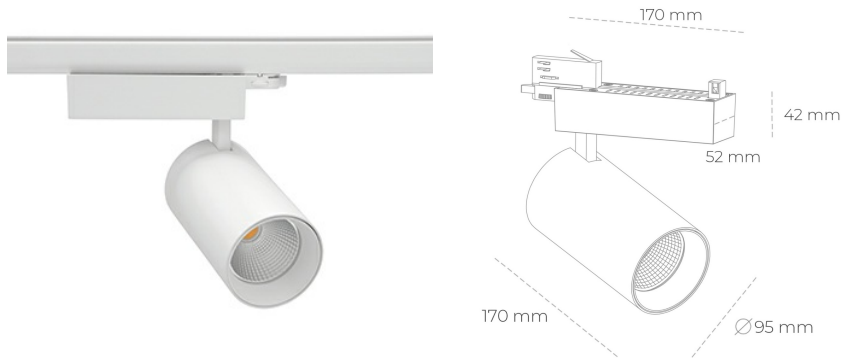

SPOTLIGHT SNIPER N 940 10W 45° WHITE HI EFFICIENT ON/OFF

Article number: N015-K0003-BB940-H7-N45-ZA01_250-S4-###

LED	COB
Light colour	4000 [K] HI EFFICIENT
CRI	90
Led chip flux	1625 [lm]
Luminous flux	1300 [lm]
System power	10 [W]
Luminaire Efficiency	130 [lm/W]
Beam angle	45°
Controller	ON/OFF
MacAdam	3 SDCM

Spotlight LED

Track mounted LED spotlight. Aluminium housing. Ceiling base installation possible. Available in white, black and grey. Any RAL palette colour available on enquiry. Reflector beams available: 15° 30° and 45°. Maximum power is 30W

LUMINAIRE

Weight	1,33 [kg]
Protection rating IP , IK , class	IP 20, IK 3,
Luminaire colour	WHITE
Cover	Glass
Operating voltage	220-240V 50-60Hz

Note: All data are typical values. Tolerance of measurements +/-10% System features may change with product improvements due to technical advances.