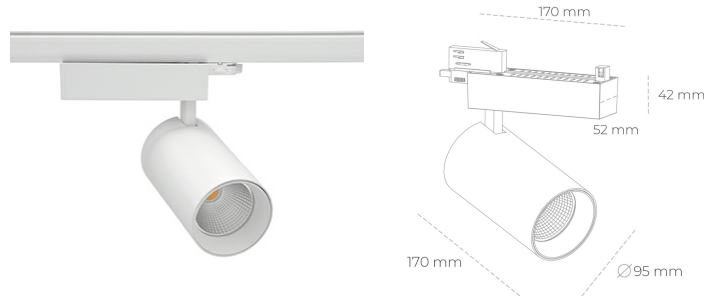

SPOTLIGHT SNIPER N 940 27W 30° WHITE HI EFFICIENT ON/OFF

Article number: N015-K0003-BB940-H7-N30-ZA02_700-S4-###

LED	COB
Light colour	4000 [K] HI EFFICIENT
CRI	90
Led chip flux	4385 [lm]
Luminous flux	3508 [lm]
System power	27 [W]
Luminaire Efficiency	130 [lm/W]
Beam angle	30°
Controller	ON/OFF
MacAdam	3 SDCM

Spotlight LED

Track mounted LED spotlight. Aluminium housing. Ceiling base installation possible. Available in white, black and grey. Any RAL palette colour available on enquiry. Reflector beams available: 15° 30° and 45° . Maximum power is 30W

LUMINAIRE

Weight	1.33 [kg]
Protection rating IP , IK , class	IP 20, IK 3,
Luminaire colour	WHITE
Cover	Glass
Operating voltage	220-240V 50-60Hz

Note: All data are typical values. Tolerance of measurements +/-10%
System features may change with product improvements due to technical advances.