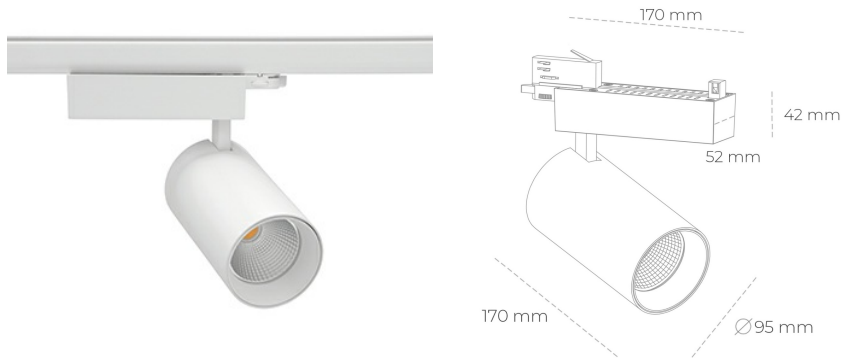

SPOTLIGHT SNIPER N 940 23W 30° WHITE HI EFFICIENT ON/OFF

Article number: N015-K0003-BB940-H7-N30-ZA02_600-S4-###

LED	COB
Light colour	4000 [K] HI EFFICIENT
CRI	90
Led chip flux	3793 [lm]
Luminous flux	3034 [lm]
System power	23 [W]
Luminaire Efficiency	[lm/W]
Beam angle	30°
Controller	ON/OFF
MacAdam	3 SDCM

Spotlight LED

Track mounted LED spotlight. Aluminium housing. Ceiling base installation possible. Available in white, black and grey. Any RAL palette colour available on enquiry. Reflector beams available: 15° 30° and 45° . Maximum power is 30W

LUMINAIRE

Weight	1,33 [kg]
Protection rating IP , IK , class	IP 20, IK 3,
Luminaire colour	Glass
Cover	220-240V 50-60Hz
Operating voltage	

Note: All data are typical values. Tolerance of measurements +/-10% System features may change with product improvements due to technical advances.