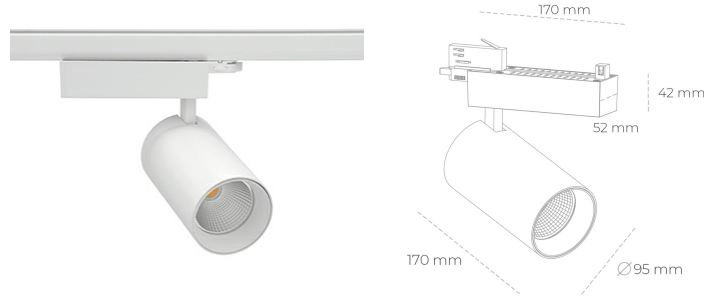

# SPOTLIGHT SNIPER N 940 21W 30° WHITE HI EFFICIENT ON/OFF

Article number: N015-K0003-BB940-H7-N30-ZA02\_550-S4-###

LED	COB
Light colour	4000 [K] HI EFFICIENT
CRI	90
Led chip flux	3492 [lm]
Luminous flux	2793 [lm]
System power	21 [W]
Luminaire Efficiency	133 [lm/W]
Beam angle	30°
Controller	ON/OFF
MacAdam	3 SDCM

## Spotlight LED

Track mounted LED spotlight. Aluminium housing. Ceiling base installation possible. Available in white, black and grey. Any RAL palette colour available on enquiry. Reflector beams available: 15° 30° and 45° . Maximum power is 30W

## LUMINAIRE

Weight	1.33 [kg]
Protection rating IP , IK , class	IP 20, IK 3,
Luminaire colour	WHITE
Cover	Glass
Operating voltage	220-240V 50-60Hz

Note: All data are typical values. Tolerance of measurements +/-10%  
System features may change with product improvements due to technical advances.