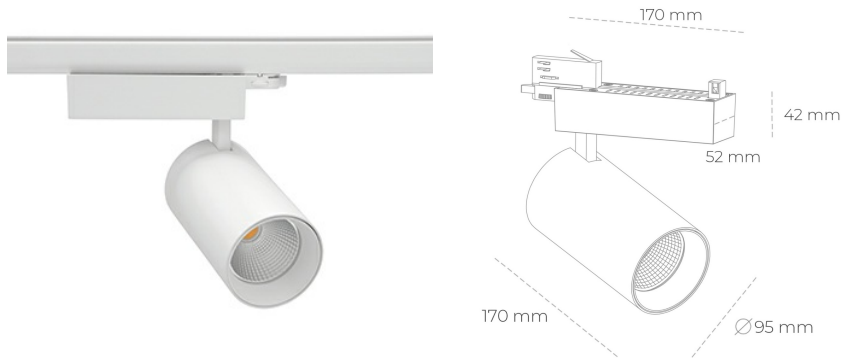

SPOTLIGHT SNIPER N 940 14W 30° WHITE HI EFFICIENT ON/OFF

Article number: N015-K0003-BB940-H7-N30-ZA01_350-S4-###

LED	COB
Light colour	4000 [K] HI EFFICIENT
CRI	90
Led chip flux	2260 [lm]
Luminous flux	1808 [lm]
System power	14 [W]
Luminaire Efficiency	129 [lm/W]
Beam angle	30°
Controller	ON/OFF
MacAdam	3 SDCM

Spotlight LED

Track mounted LED spotlight. Aluminium housing. Ceiling base installation possible. Available in white, black and grey. Any RAL palette colour available on enquiry. Reflector beams available: 15° 30° and 45° . Maximum power is 30W

LUMINAIRE

Weight	1,33 [kg]
Protection rating IP , IK , class	IP 20, IK 3,
Luminaire colour	WHITE
Cover	Glass
Operating voltage	220-240V 50-60Hz

Note: All data are typical values. Tolerance of measurements +/-10% System features may change with product improvements due to technical advances.