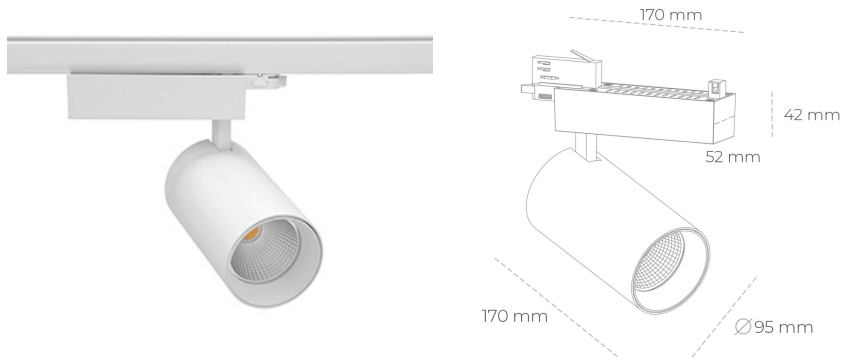

## SPOTLIGHT SNIPER N 940 25W 15° WHITE HI EFFICIENT ON/OFF

Article number: N015-K0003-BB940-H7-N15-ZA02\_650-S4-###

LED	COB
Light colour	4000 [K] HI EFFICIENT
CRI	90
Led chip flux	4090 [lm]
Luminous flux	3272 [lm]
System power	25 [W]
Luminaire Efficiency	131 [lm/W]
Beam angle	15°
Controller	ON/OFF
MacAdam	3 SDCM

### Spotlight LED

Track mounted LED spotlight. Aluminium housing. Ceiling base installation possible. Available in white, black and grey. Any RAL palette colour available on enquiry. Reflector beams available: 15° 30° and 45° . Maximum power is 30W

### LUMINAIRE

Weight	1,33 [kg]
Protection rating IP , IK , class	IP 20, IK 3,
Luminaire colour	WHITE
Cover	Glass
Operating voltage	220-240V 50-60Hz

Note: All data are typical values. Tolerance of measurements +/-10% System features may change with product improvements due to technical advances.