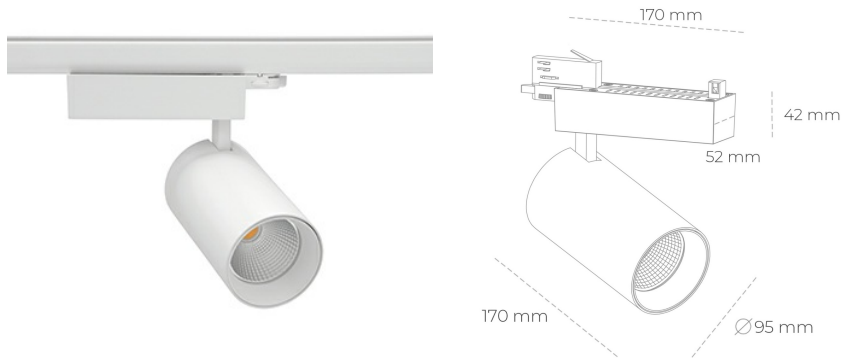

SPOTLIGHT SNIPER N 940 23W 15° WHITE HI EFFICIENT ON/OFF

Article number: N015-K0003-BB940-H7-N15-ZA02_600-S4-###

LED	COB
Light colour	4000 [K] HI EFFICIENT
CRI	90
Led chip flux	3793 [lm]
Luminous flux	3034 [lm]
System power	23 [W]
Luminaire Efficiency	[lm/W]
Beam angle	15°
Controller	ON/OFF
MacAdam	3 SDCM

Spotlight LED

Track mounted LED spotlight. Aluminium housing. Ceiling base installation possible. Available in white, black and grey. Any RAL palette colour available on enquiry. Reflector beams available: 15° 30° and 45° . Maximum power is 30W

LUMINAIRE

Weight	1,33 [kg]
Protection rating IP , IK , class	IP 20, IK 3,
Luminaire colour	Glass
Cover	220-240V 50-60Hz
Operating voltage	

Note: All data are typical values. Tolerance of measurements +/-10% System features may change with product improvements due to technical advances.