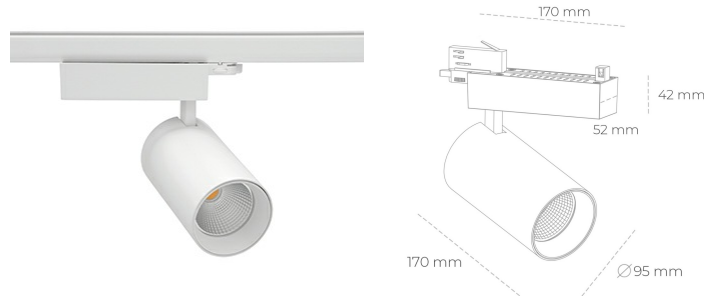

SPOTLIGHT SNIPER N 940 19W 15° WHITE HI EFFICIENT ON/OFF

Article number: N015-K0003-BB940-H7-N15-ZA01_500-S4-###

LED	COB
Light colour	4000 [K] HI EFFICIENT
CRI	90
Led chip flux	3189 [lm]
Luminous flux	2551 [lm]
System power	19 [W]
Luminaire Efficiency	134 [lm/W]
Beam angle	15°
Controller	ON/OFF
MacAdam	3 SDCM

Spotlight LED

Track mounted LED spotlight. Aluminium housing. Ceiling base installation possible. Available in white, black and grey. Any RAL palette colour available on enquiry. Reflector beams available: 15° 30° and 45° . Maximum power is 30W

LUMINAIRE

Weight	1.33 [kg]
Protection rating IP , IK , class	IP 20, IK 3,
Luminaire colour	WHITE
Cover	Glass
Operating voltage	220-240V 50-60Hz

Note: All data are typical values. Tolerance of measurements +/-10%
System features may change with product improvements due to technical advances.