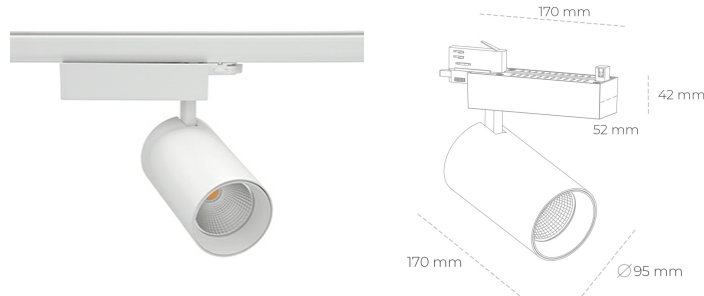

SPOTLIGHT SNIPER N 935 25W 45° WHITE HI EFFICIENT ON/OFF

Article number: N015-K0003-BB935-H7-N45-ZA02_650-S4-###

LED	COB
Light colour	3500 [K] HI EFFICIENT
CRI	90
Led chip flux	3904 [lm]
Luminous flux	3123 [lm]
System power	25 [W]
Luminaire Efficiency	125 [lm/W]
Beam angle	45°
Controller	ON/OFF
MacAdam	3 SDCM

Spotlight LED

Track mounted LED spotlight. Aluminium housing. Ceiling base installation possible. Available in white, black and grey. Any RAL palette colour available on enquiry. Reflector beams available: 15° 30° and 45° . Maximum power is 30W

LUMINAIRE

Weight	1.33 [kg]
Protection rating IP , IK , class	IP 20, IK 3,
Luminaire colour	WHITE
Cover	Glass
Operating voltage	220-240V 50-60Hz

Note: All data are typical values. Tolerance of measurements +/-10%
System features may change with product improvements due to technical advances.