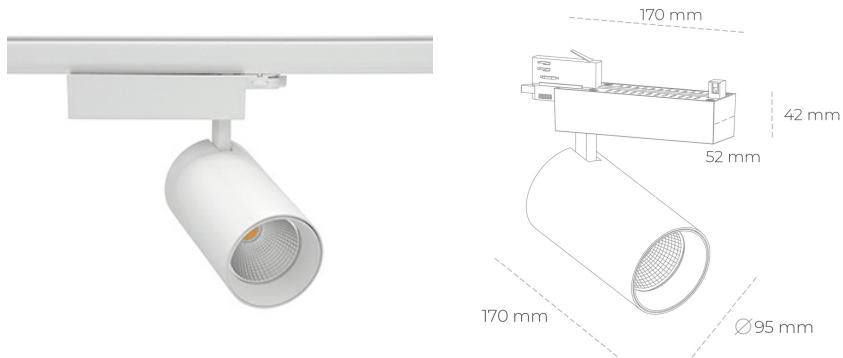

## SPOTLIGHT SNIPER N 935 21W 45° WHITE HI EFFICIENT ON/OFF

Article number: N015-K0003-BB935-H7-N45-ZA02\_550-S4-###

LED	COB
Light colour	3500 [K] HI EFFICIENT
CRI	90
Led chip flux	3341 [lm]
Luminous flux	2672 [lm]
System power	21 [W]
Luminaire Efficiency	127 [lm/W]
Beam angle	45°
Controller	ON/OFF
MacAdam	3 SDCM

### Spotlight LED

Track mounted LED spotlight. Aluminium housing. Ceiling base installation possible. Available in white, black and grey. Any RAL palette colour available on enquiry. Reflector beams available: 15° 30° and 45°. Maximum power is 30W

### LUMINAIRE

Weight	1,33 [kg]
Protection rating IP , IK , class	IP 20, IK 3,
Luminaire colour	WHITE
Cover	Glass
Operating voltage	220-240V 50-60Hz

Note: All data are typical values. Tolerance of measurements +/-10% System features may change with product improvements due to technical advances.