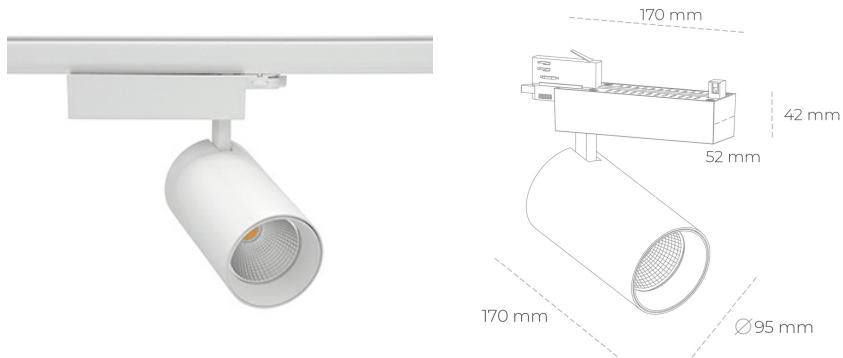

SPOTLIGHT SNIPER N 935 14W 45° WHITE HI EFFICIENT ON/OFF

Article number: N015-K0003-BB935-H7-N45-ZA01_350-S4-###

LED	COB
Light colour	3500 [K] HI EFFICIENT
CRI	90
Led chip flux	2174 [lm]
Luminous flux	1739 [lm]
System power	14 [W]
Luminaire Efficiency	124 [lm/W]
Beam angle	45°
Controller	ON/OFF
MacAdam	3 SDCM

Spotlight LED

Track mounted LED spotlight. Aluminium housing. Ceiling base installation possible. Available in white, black and grey. Any RAL palette colour available on enquiry. Reflector beams available: 15° 30° and 45°. Maximum power is 30W

LUMINAIRE

Weight	1,33 [kg]
Protection rating IP , IK , class	IP 20, IK 3,
Luminaire colour	WHITE
Cover	Glass
Operating voltage	220-240V 50-60Hz

Note: All data are typical values. Tolerance of measurements +/-10% System features may change with product improvements due to technical advances.