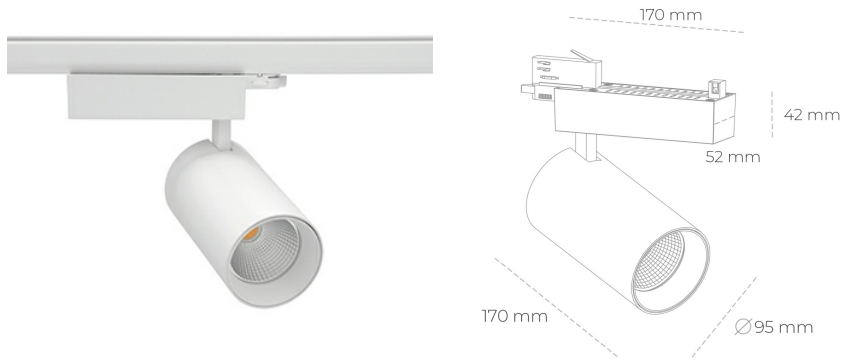

SPOTLIGHT SNIPER N 935 10W 45° WHITE HI EFFICIENT ON/OFF

Article number: N015-K0003-BB935-H7-N45-ZA01_250-S4-###

LED	COB
Light colour	3500 [K] HI EFFICIENT
CRI	90
Led chip flux	1571 [lm]
Luminous flux	1256 [lm]
System power	10 [W]
Luminaire Efficiency	126 [lm/W]
Beam angle	45°
Controller	ON/OFF
MacAdam	3 SDCM

Spotlight LED

Track mounted LED spotlight. Aluminium housing. Ceiling base installation possible. Available in white, black and grey. Any RAL palette colour available on enquiry. Reflector beams available: 15° 30° and 45°. Maximum power is 30W

LUMINAIRE

Weight	1,33 [kg]
Protection rating IP , IK , class	IP 20, IK 3,
Luminaire colour	WHITE
Cover	Glass
Operating voltage	220-240V 50-60Hz

Note: All data are typical values. Tolerance of measurements +/-10% System features may change with product improvements due to technical advances.