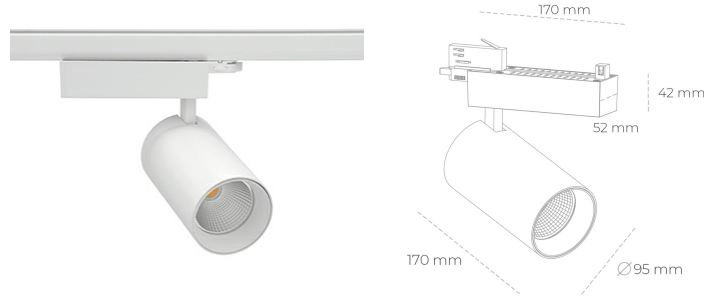

# SPOTLIGHT SNIPER N 935 21W 30° WHITE HI EFFICIENT ON/OFF

Article number: N015-K0003-BB935-H7-N30-ZA02\_550-S4-###

LED	COB
Light colour	3500 [K] HI EFFICIENT
CRI	90
Led chip flux	3341 [lm]
Luminous flux	2672 [lm]
System power	21 [W]
Luminaire Efficiency	127 [lm/W]
Beam angle	30°
Controller	ON/OFF
MacAdam	3 SDCM

### Spotlight LED

Track mounted LED spotlight. Aluminium housing. Ceiling base installation possible. Available in white, black and grey. Any RAL palette colour available on enquiry. Reflector beams available: 15° 30° and 45° . Maximum power is 30W

### LUMINAIRE

Weight	1.33 [kg]
Protection rating IP , IK , class	IP 20, IK 3,
Luminaire colour	WHITE
Cover	Glass
Operating voltage	220-240V 50-60Hz

Note: All data are typical values. Tolerance of measurements +/-10%  
System features may change with product improvements due to technical advances.