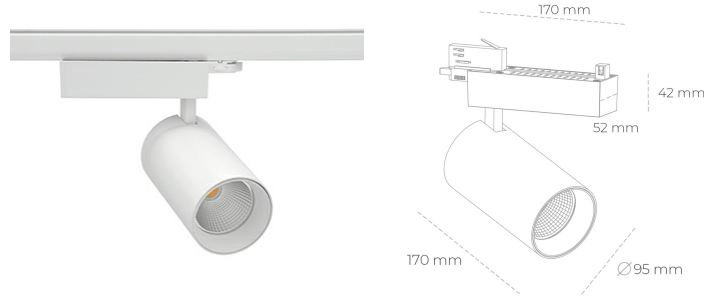

SPOTLIGHT SNIPER N 935 14W 30° WHITE HI EFFICIENT ON/OFF

Article number: N015-K0003-BB935-H7-N30-ZA01_350-S4-###

LED	COB
Light colour	3500 [K] HI EFFICIENT
CRI	90
Led chip flux	2174 [lm]
Luminous flux	1739 [lm]
System power	14 [W]
Luminaire Efficiency	124 [lm/W]
Beam angle	30°
Controller	ON/OFF
MacAdam	3 SDCM

Spotlight LED

Track mounted LED spotlight. Aluminium housing. Ceiling base installation possible. Available in white, black and grey. Any RAL palette colour available on enquiry. Reflector beams available: 15° 30° and 45° . Maximum power is 30W

LUMINAIRE

Weight	1.33 [kg]
Protection rating IP , IK , class	IP 20, IK 3,
Luminaire colour	WHITE
Cover	Glass
Operating voltage	220-240V 50-60Hz

Note: All data are typical values. Tolerance of measurements +/-10%
System features may change with product improvements due to technical advances.