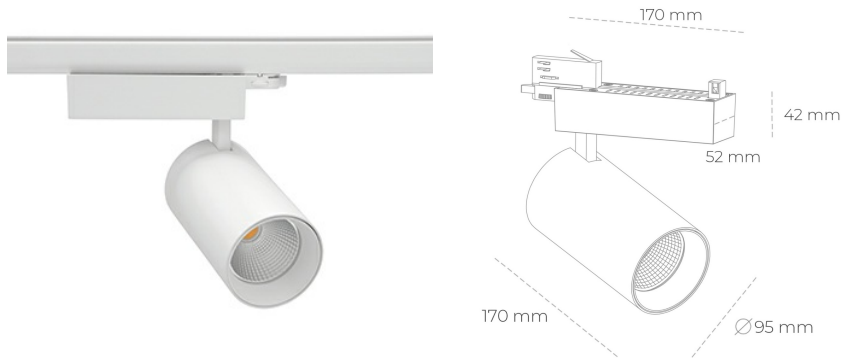

SPOTLIGHT SNIPER N 935 25W 15° WHITE HI EFFICIENT ON/OFF

Article number: N015-K0003-BB935-H7-N15-ZA02_650-S4-###

LED	COB
Light colour	3500 [K] HI EFFICIENT
CRI	90
Led chip flux	3904 [lm]
Luminous flux	3123 [lm]
System power	25 [W]
Luminaire Efficiency	125 [lm/W]
Beam angle	15°
Controller	ON/OFF
MacAdam	3 SDCM

Spotlight LED

Track mounted LED spotlight. Aluminium housing. Ceiling base installation possible. Available in white, black and grey. Any RAL palette colour available on enquiry. Reflector beams available: 15° 30° and 45° . Maximum power is 30W

LUMINAIRE

Weight	1,33 [kg]
Protection rating IP , IK , class	IP 20, IK 3,
Luminaire colour	WHITE
Cover	Glass
Operating voltage	220-240V 50-60Hz

Note: All data are typical values. Tolerance of measurements +/-10% System features may change with product improvements due to technical advances.