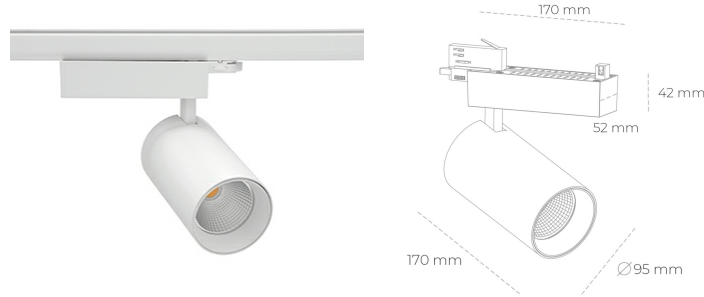

SPOTLIGHT SNIPER N 935 23W 15° WHITE HI EFFICIENT ON/OFF

Article number: N015-K0003-BB935-H7-N15-ZA02_600-S4-###

LED	COB
Light colour	3500 [K] HI EFFICIENT
CRI	90
Led chip flux	3624 [lm]
Luminous flux	2899 [lm]
System power	23 [W]
Luminaire Efficiency	126 [lm/W]
Beam angle	15°
Controller	ON/OFF
MacAdam	3 SDCM

Spotlight LED

Track mounted LED spotlight. Aluminium housing. Ceiling base installation possible. Available in white, black and grey. Any RAL palette colour available on enquiry. Reflector beams available: 15° 30° and 45° . Maximum power is 30W

LUMINAIRE

Weight	1.33 [kg]
Protection rating IP , IK , class	IP 20, IK 3,
Luminaire colour	WHITE
Cover	Glass
Operating voltage	220-240V 50-60Hz

Note: All data are typical values. Tolerance of measurements +/-10%
System features may change with product improvements due to technical advances.