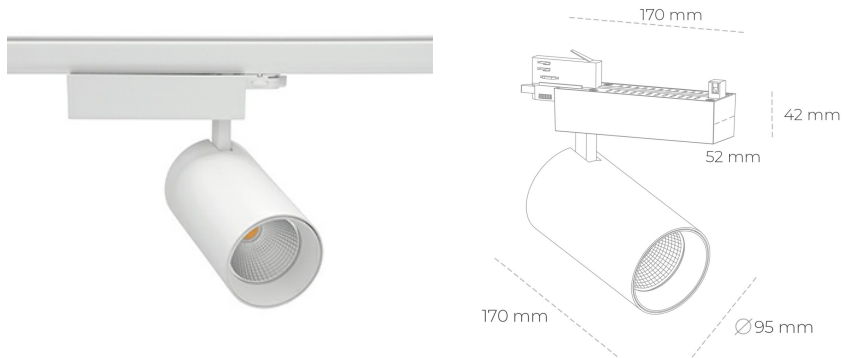

SPOTLIGHT SNIPER N 935 21W 15° WHITE HI EFFICIENT ON/OFF

Article number: N015-K0003-BB935-H7-N15-ZA02_550-S4-###

LED	COB
Light colour	3500 [K] HI EFFICIENT
CRI	90
Led chip flux	3341 [lm]
Luminous flux	2672 [lm]
System power	21 [W]
Luminaire Efficiency	127 [lm/W]
Beam angle	15°
Controller	ON/OFF
MacAdam	3 SDCM

Spotlight LED

Track mounted LED spotlight. Aluminium housing. Ceiling base installation possible. Available in white, black and grey. Any RAL palette colour available on enquiry. Reflector beams available: 15° 30° and 45° . Maximum power is 30W

LUMINAIRE

Weight	1,33 [kg]
Protection rating IP , IK , class	IP 20, IK 3,
Luminaire colour	WHITE
Cover	Glass
Operating voltage	220-240V 50-60Hz

Note: All data are typical values. Tolerance of measurements +/-10% System features may change with product improvements due to technical advances.