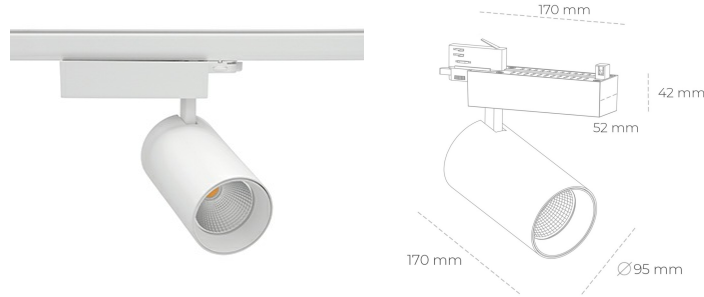

# SPOTLIGHT SNIPER N 930 21W 45° WHITE HI EFFICIENT ON/OFF

Article number: N015-K0003-BB930-H7-N45-ZA02\_550-S4-###

LED	COB
Light colour	3000 [K] HI EFFICIENT
CRI	90
Led chip flux	3487 [lm]
Luminous flux	2789 [lm]
System power	21 [W]
Luminaire Efficiency	133 [lm/W]
Beam angle	45°
Controller	ON/OFF
MacAdam	3 SDCM

## Spotlight LED

Track mounted LED spotlight. Aluminium housing. Ceiling base installation possible. Available in white, black and grey. Any RAL palette colour available on enquiry. Reflector beams available: 15° 30° and 45° . Maximum power is 30W

## LUMINAIRE

Weight	1.33 [kg]
Protection rating IP , IK , class	IP 20, IK 3,
Luminaire colour	WHITE
Cover	Glass
Operating voltage	220-240V 50-60Hz

Note: All data are typical values. Tolerance of measurements +/-10%  
System features may change with product improvements due to technical advances.