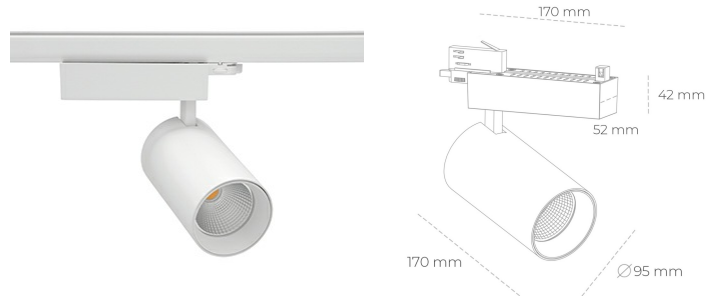

# SPOTLIGHT SNIPER N 930 14W 45° WHITE HI EFFICIENT ON/OFF

Article number: N015-K0003-BB930-H7-N45-ZA01\_350-S4-###

LED	COB
Light colour	3000 [K] HI EFFICIENT
CRI	90
Led chip flux	2256 [lm]
Luminous flux	1804 [lm]
System power	14 [W]
Luminaire Efficiency	129 [lm/W]
Beam angle	45°
Controller	ON/OFF
MacAdam	3 SDCM

## Spotlight LED

Track mounted LED spotlight. Aluminium housing. Ceiling base installation possible. Available in white, black and grey. Any RAL palette colour available on enquiry. Reflector beams available: 15° 30° and 45° . Maximum power is 30W

## LUMINAIRE

Weight	1.33 [kg]
Protection rating IP , IK , class	IP 20, IK 3,
Luminaire colour	WHITE
Cover	Glass
Operating voltage	220-240V 50-60Hz

Note: All data are typical values. Tolerance of measurements +/-10%  
System features may change with product improvements due to technical advances.