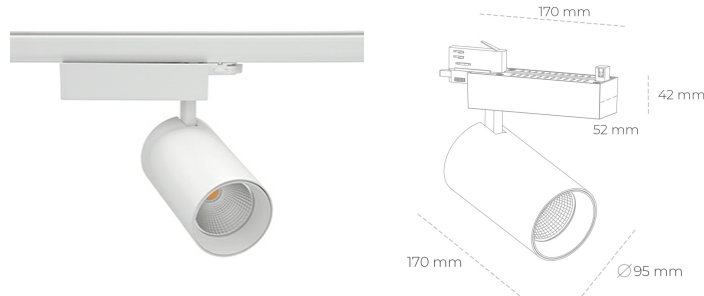

SPOTLIGHT SNIPER N 930 31W 30° WHITE HI EFFICIENT ON/OFF

Article number: N015-K0003-BB930-H7-N30-ZA03_800-S4-###

| | |
|----------------------|-----------------------|
| LED | COB |
| Light colour | 3000 [K] HI EFFICIENT |
| CRI | 90 |
| Led chip flux | 4956 [lm] |
| Luminous flux | 3964 [lm] |
| System power | 31 [W] |
| Luminaire Efficiency | 128 [lm/W] |
| Beam angle | 30° |
| Controller | ON/OFF |
| MacAdam | 3 SDCM |

Spotlight LED

Track mounted LED spotlight. Aluminium housing. Ceiling base installation possible. Available in white, black and grey. Any RAL palette colour available on enquiry. Reflector beams available: 15° 30° and 45° . Maximum power is 30W

LUMINAIRE

| | |
|-----------------------------------|------------------|
| Weight | 1.33 [kg] |
| Protection rating IP , IK , class | IP 20, IK 3, |
| Luminaire colour | WHITE |
| Cover | Glass |
| Operating voltage | 220-240V 50-60Hz |