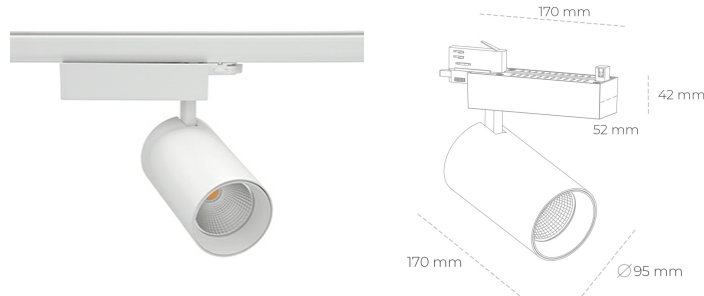

SPOTLIGHT SNIPER N 930 25W 30° WHITE HI EFFICIENT ON/OFF

Article number: N015-K0003-BB930-H7-N30-ZA02_650-S4-###

LED	COB
Light colour	3000 [K] HI EFFICIENT
CRI	90
Led chip flux	4084 [lm]
Luminous flux	3267 [lm]
System power	25 [W]
Luminaire Efficiency	131 [lm/W]
Beam angle	30°
Controller	ON/OFF
MacAdam	3 SDCM

Spotlight LED

Track mounted LED spotlight. Aluminium housing. Ceiling base installation possible. Available in white, black and grey. Any RAL palette colour available on enquiry. Reflector beams available: 15° 30° and 45° . Maximum power is 30W

LUMINAIRE

Weight	1.33 [kg]
Protection rating IP , IK , class	IP 20, IK 3,
Luminaire colour	WHITE
Cover	Glass
Operating voltage	220-240V 50-60Hz

Note: All data are typical values. Tolerance of measurements +/-10%
System features may change with product improvements due to technical advances.