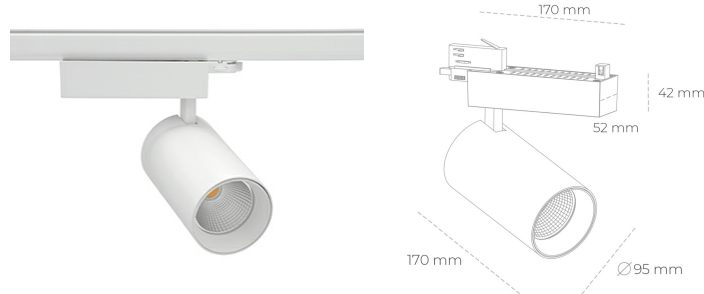

# SPOTLIGHT SNIPER N 930 23W 30° WHITE HI EFFICIENT ON/OFF

Article number: N015-K0003-BB930-H7-N30-ZA02\_600-S4-###

LED	COB
Light colour	3000 [K] HI EFFICIENT
CRI	90
Led chip flux	3787 [lm]
Luminous flux	3029 [lm]
System power	23 [W]
Luminaire Efficiency	132 [lm/W]
Beam angle	30°
Controller	ON/OFF
MacAdam	3 SDCM

### Spotlight LED

Track mounted LED spotlight. Aluminium housing. Ceiling base installation possible. Available in white, black and grey. Any RAL palette colour available on enquiry. Reflector beams available: 15° 30° and 45° . Maximum power is 30W

### LUMINAIRE

Weight	1.33 [kg]
Protection rating IP , IK , class	IP 20, IK 3,
Luminaire colour	WHITE
Cover	Glass
Operating voltage	220-240V 50-60Hz

Note: All data are typical values. Tolerance of measurements +/-10%  
System features may change with product improvements due to technical advances.