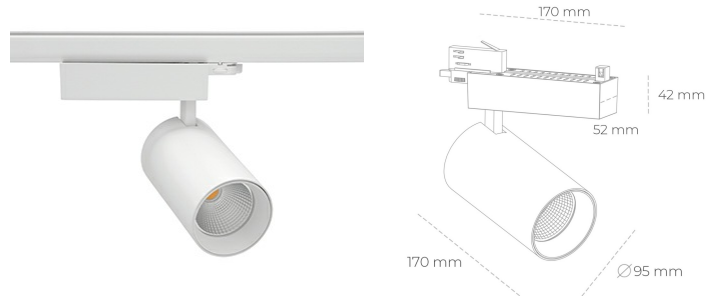

SPOTLIGHT SNIPER N 930 10W 30° WHITE HI EFFICIENT ON/OFF

Article number: N015-K0003-BB930-H7-N30-ZA01_250-S4-###

LED	COB
Light colour	3000 [K] HI EFFICIENT
CRI	90
Led chip flux	1623 [lm]
Luminous flux	1298 [lm]
System power	10 [W]
Luminaire Efficiency	130 [lm/W]
Beam angle	30°
Controller	ON/OFF
MacAdam	3 SDCM

Spotlight LED

Track mounted LED spotlight. Aluminium housing. Ceiling base installation possible. Available in white, black and grey. Any RAL palette colour available on enquiry. Reflector beams available: 15° 30° and 45° . Maximum power is 30W

LUMINAIRE

Weight	1.33 [kg]
Protection rating IP , IK , class	IP 20, IK 3,
Luminaire colour	WHITE
Cover	Glass
Operating voltage	220-240V 50-60Hz

Note: All data are typical values. Tolerance of measurements +/-10%
System features may change with product improvements due to technical advances.