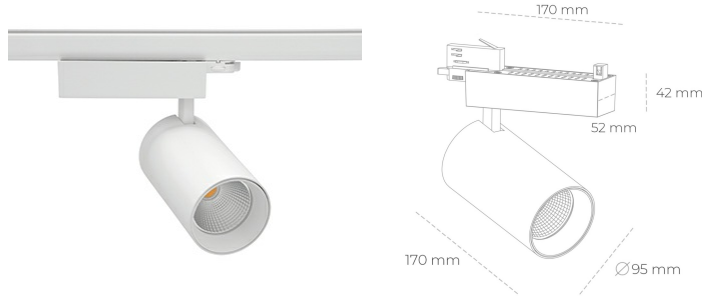

SPOTLIGHT SNIPER N 930 19W 15° WHITE HI EFFICIENT ON/OFF

Article number: N015-K0003-BB930-H7-N15-ZA01_500-S4-###

LED	COB
Light colour	3000 [K] HI EFFICIENT
CRI	90
Led chip flux	3184 [lm]
Luminous flux	2547 [lm]
System power	19 [W]
Luminaire Efficiency	134 [lm/W]
Beam angle	15°
Controller	ON/OFF
MacAdam	3 SDCM

Spotlight LED

Track mounted LED spotlight. Aluminium housing. Ceiling base installation possible. Available in white, black and grey. Any RAL palette colour available on enquiry. Reflector beams available: 15° 30° and 45° . Maximum power is 30W

LUMINAIRE

Weight	1.33 [kg]
Protection rating IP , IK , class	IP 20, IK 3,
Luminaire colour	WHITE
Cover	Glass
Operating voltage	220-240V 50-60Hz

Note: All data are typical values. Tolerance of measurements +/-10%
System features may change with product improvements due to technical advances.