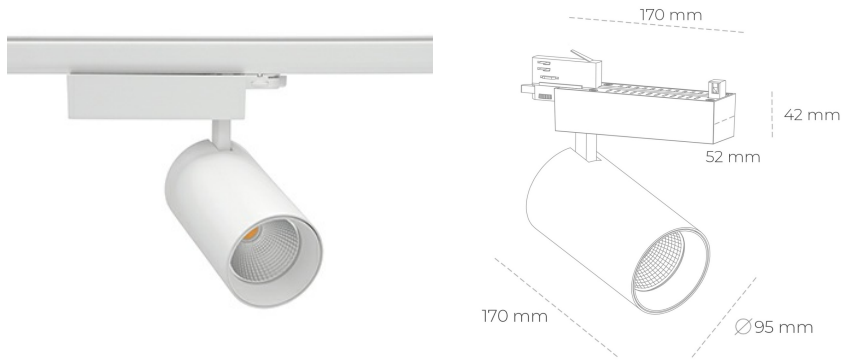

SPOTLIGHT SNIPER N 930 14W 15° WHITE HI EFFICIENT ON/OFF

Article number: N015-K0003-BB930-H7-N15-ZA01_350-S4-###

LED	COB
Light colour	3000 [K] HI EFFICIENT
CRI	90
Led chip flux	2256 [lm]
Luminous flux	1804 [lm]
System power	14 [W]
Luminaire Efficiency	129 [lm/W]
Beam angle	15°
Controller	ON/OFF
MacAdam	3 SDCM

Spotlight LED

Track mounted LED spotlight. Aluminium housing. Ceiling base installation possible. Available in white, black and grey. Any RAL palette colour available on enquiry. Reflector beams available: 15° 30° and 45° . Maximum power is 30W

LUMINAIRE

Weight	1,33 [kg]
Protection rating IP , IK , class	IP 20, IK 3,
Luminaire colour	WHITE
Cover	Glass
Operating voltage	220-240V 50-60Hz

Note: All data are typical values. Tolerance of measurements +/-10% System features may change with product improvements due to technical advances.