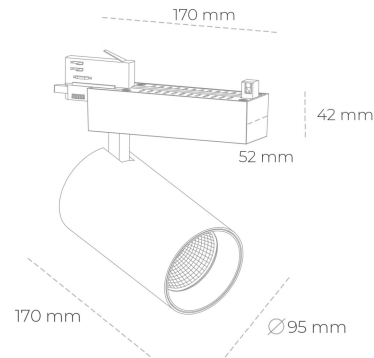

SPOTLIGHT SNIPER N 825 31W 45° BLACK BREAD ON/OFF

LED	COB
Light colour	2500 [K] BREAD
CRI	80
Led chip flux	3621 [lm]
Luminous flux	2896 [lm]
System power	31 [W]
Luminaire Efficiency	93 [lm/W]
Beam angle	45°
Controller	ON/OFF
MacAdam	3 SDCM

Spotlight LED

Track mounted LED spotlight. Aluminium housing. Ceiling base installation possible. Available in white, black and grey. Any RAL palette colour available on enquiry. Reflector beams available: 15° 30° and 45°. Maximum power is 30W

LUMINAIRE

Weight	1,33 [kg]
Protection rating IP , IK , class	IP 20, IK 3,
Luminaire colour	BLACK
Cover	Glass
Operating voltage	220-240V 50-60Hz

Note: All data are typical values. Tolerance of measurements +/-10% System features may change with product improvements due to technical advances.

OPTIONS

RAL colours on inquiry, honeycomb louver on inquiry , Casambi on inquiry, DALI on inquiry, Phase-cut dimming on inquiry.

Generated: 16.07.2024

+48 32 388 80 00

www.cora.pl
cora@cora.pl

Street: Ignatza Hakuby 18
41-914 Bytom, Polska