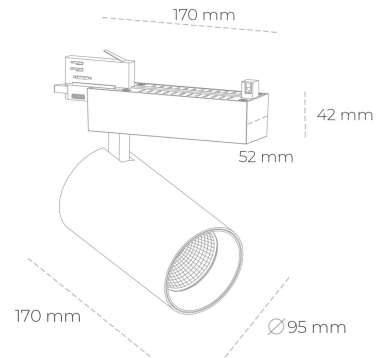

SPOTLIGHT SNIPER N 825 31W 45° BLACK BREAD ON/OFF

Article number: N015-K0002-VF825-H7-N45-ZA03_800-S4-###

LED	COB
Light colour	2500 [K] BREAD
CRI	80
Led chip flux	3621 [lm]
Luminous flux	2896 [lm]
System power	31 [W]
Luminaire Efficiency	93 [lm/W]
Beam angle	45°
Controller	ON/OFF
MacAdam	3 SDCM

Spotlight LED

Track mounted LED spotlight. Aluminium housing. Ceiling base installation possible. Available in white, black and grey. Any RAL palette colour available on enquiry. Reflector beams available: 15° 30° and 45°. Maximum power is 30W

LUMINAIRE

Weight	1,33 [kg]
Protection rating IP , IK , class	IP 20, IK 3,
Luminaire colour	BLACK
Cover	Glass
Operating voltage	220-240V 50-60Hz

Note: All data are typical values. Tolerance of measurements +/-10% System features may change with product improvements due to technical advances.