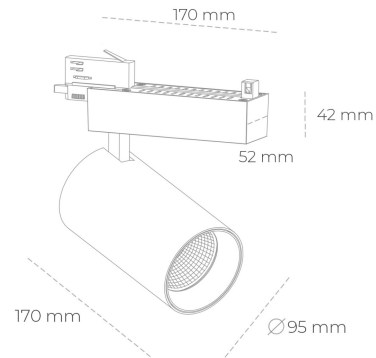

SPOTLIGHT SNIPER N 825 14W 45° BLACK BREAD ON/OFF

Article number: N015-K0002-VF825-H7-N45-ZA01_350-S4-###

| | |
|----------------------|----------------|
| LED | COB |
| Light colour | 2500 [K] BREAD |
| CRI | 80 |
| Led chip flux | 1674 [lm] |
| Luminous flux | 1339 [lm] |
| System power | 14 [W] |
| Luminaire Efficiency | 96 [lm/W] |
| Beam angle | 45° |
| Controller | ON/OFF |
| MacAdam | 3 SDCM |

Spotlight LED

Track mounted LED spotlight. Aluminium housing. Ceiling base installation possible. Available in white, black and grey. Any RAL palette colour available on enquiry. Reflector beams available: 15° 30° and 45°. Maximum power is 30W

LUMINAIRE

| | |
|-----------------------------------|------------------|
| Weight | 1,33 [kg] |
| Protection rating IP , IK , class | IP 20, IK 3, |
| Luminaire colour | BLACK |
| Cover | Glass |
| Operating voltage | 220-240V 50-60Hz |