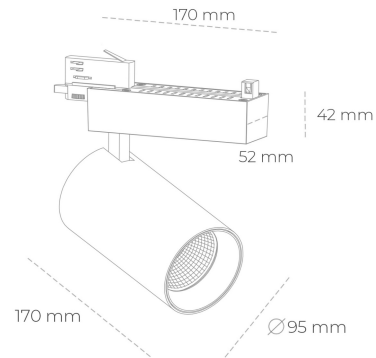

SPOTLIGHT SNIPER N 825 31W 30° BLACK BREAD ON/OFF

Article number: N015-K0002-VF825-H7-N30-ZA03_800-S4-###

LED	COB
Light colour	2500 [K] BREAD
CRI	80
Led chip flux	3621 [lm]
Luminous flux	2896 [lm]
System power	31 [W]
Luminaire Efficiency	93 [lm/W]
Beam angle	30°
Controller	ON/OFF
MacAdam	3 SDCM

Spotlight LED

Track mounted LED spotlight. Aluminium housing. Ceiling base installation possible. Available in white, black and grey. Any RAL palette colour available on enquiry. Reflector beams available: 15° 30° and 45° . Maximum power is 30W

LUMINAIRE

Weight	1,33 [kg]
Protection rating IP , IK , class	IP 20, IK 3,
Luminaire colour	BLACK
Cover	Glass
Operating voltage	220-240V 50-60Hz

Note: All data are typical values. Tolerance of measurements +/-10% System features may change with product improvements due to technical advances.