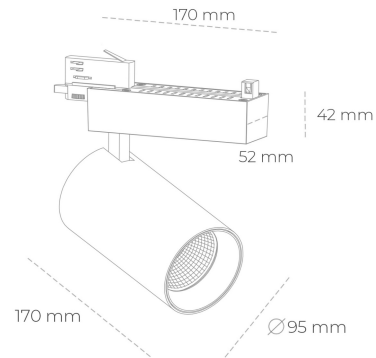

SPOTLIGHT SNIPER N 825 23W 30° BLACK BREAD ON/OFF

Article number: N015-K0002-VF825-H7-N30-ZA02_600-S4-###

LED	COB
Light colour	2500 [K] BREAD
CRI	80
Led chip flux	2808 [lm]
Luminous flux	2246 [lm]
System power	23 [W]
Luminaire Efficiency	[lm/W]
Beam angle	30°
Controller	ON/OFF
MacAdam	3 SDCM

Spotlight LED

Track mounted LED spotlight. Aluminium housing. Ceiling base installation possible. Available in white, black and grey. Any RAL palette colour available on enquiry. Reflector beams available: 15° 30° and 45° . Maximum power is 30W

LUMINAIRE

Weight	1,33 [kg]
Protection rating IP , IK , class	IP 20, IK 3,
Luminaire colour	WHITE
Cover	Glass
Operating voltage	220-240V 50-60Hz

Note: All data are typical values. Tolerance of measurements +/-10% System features may change with product improvements due to technical advances.